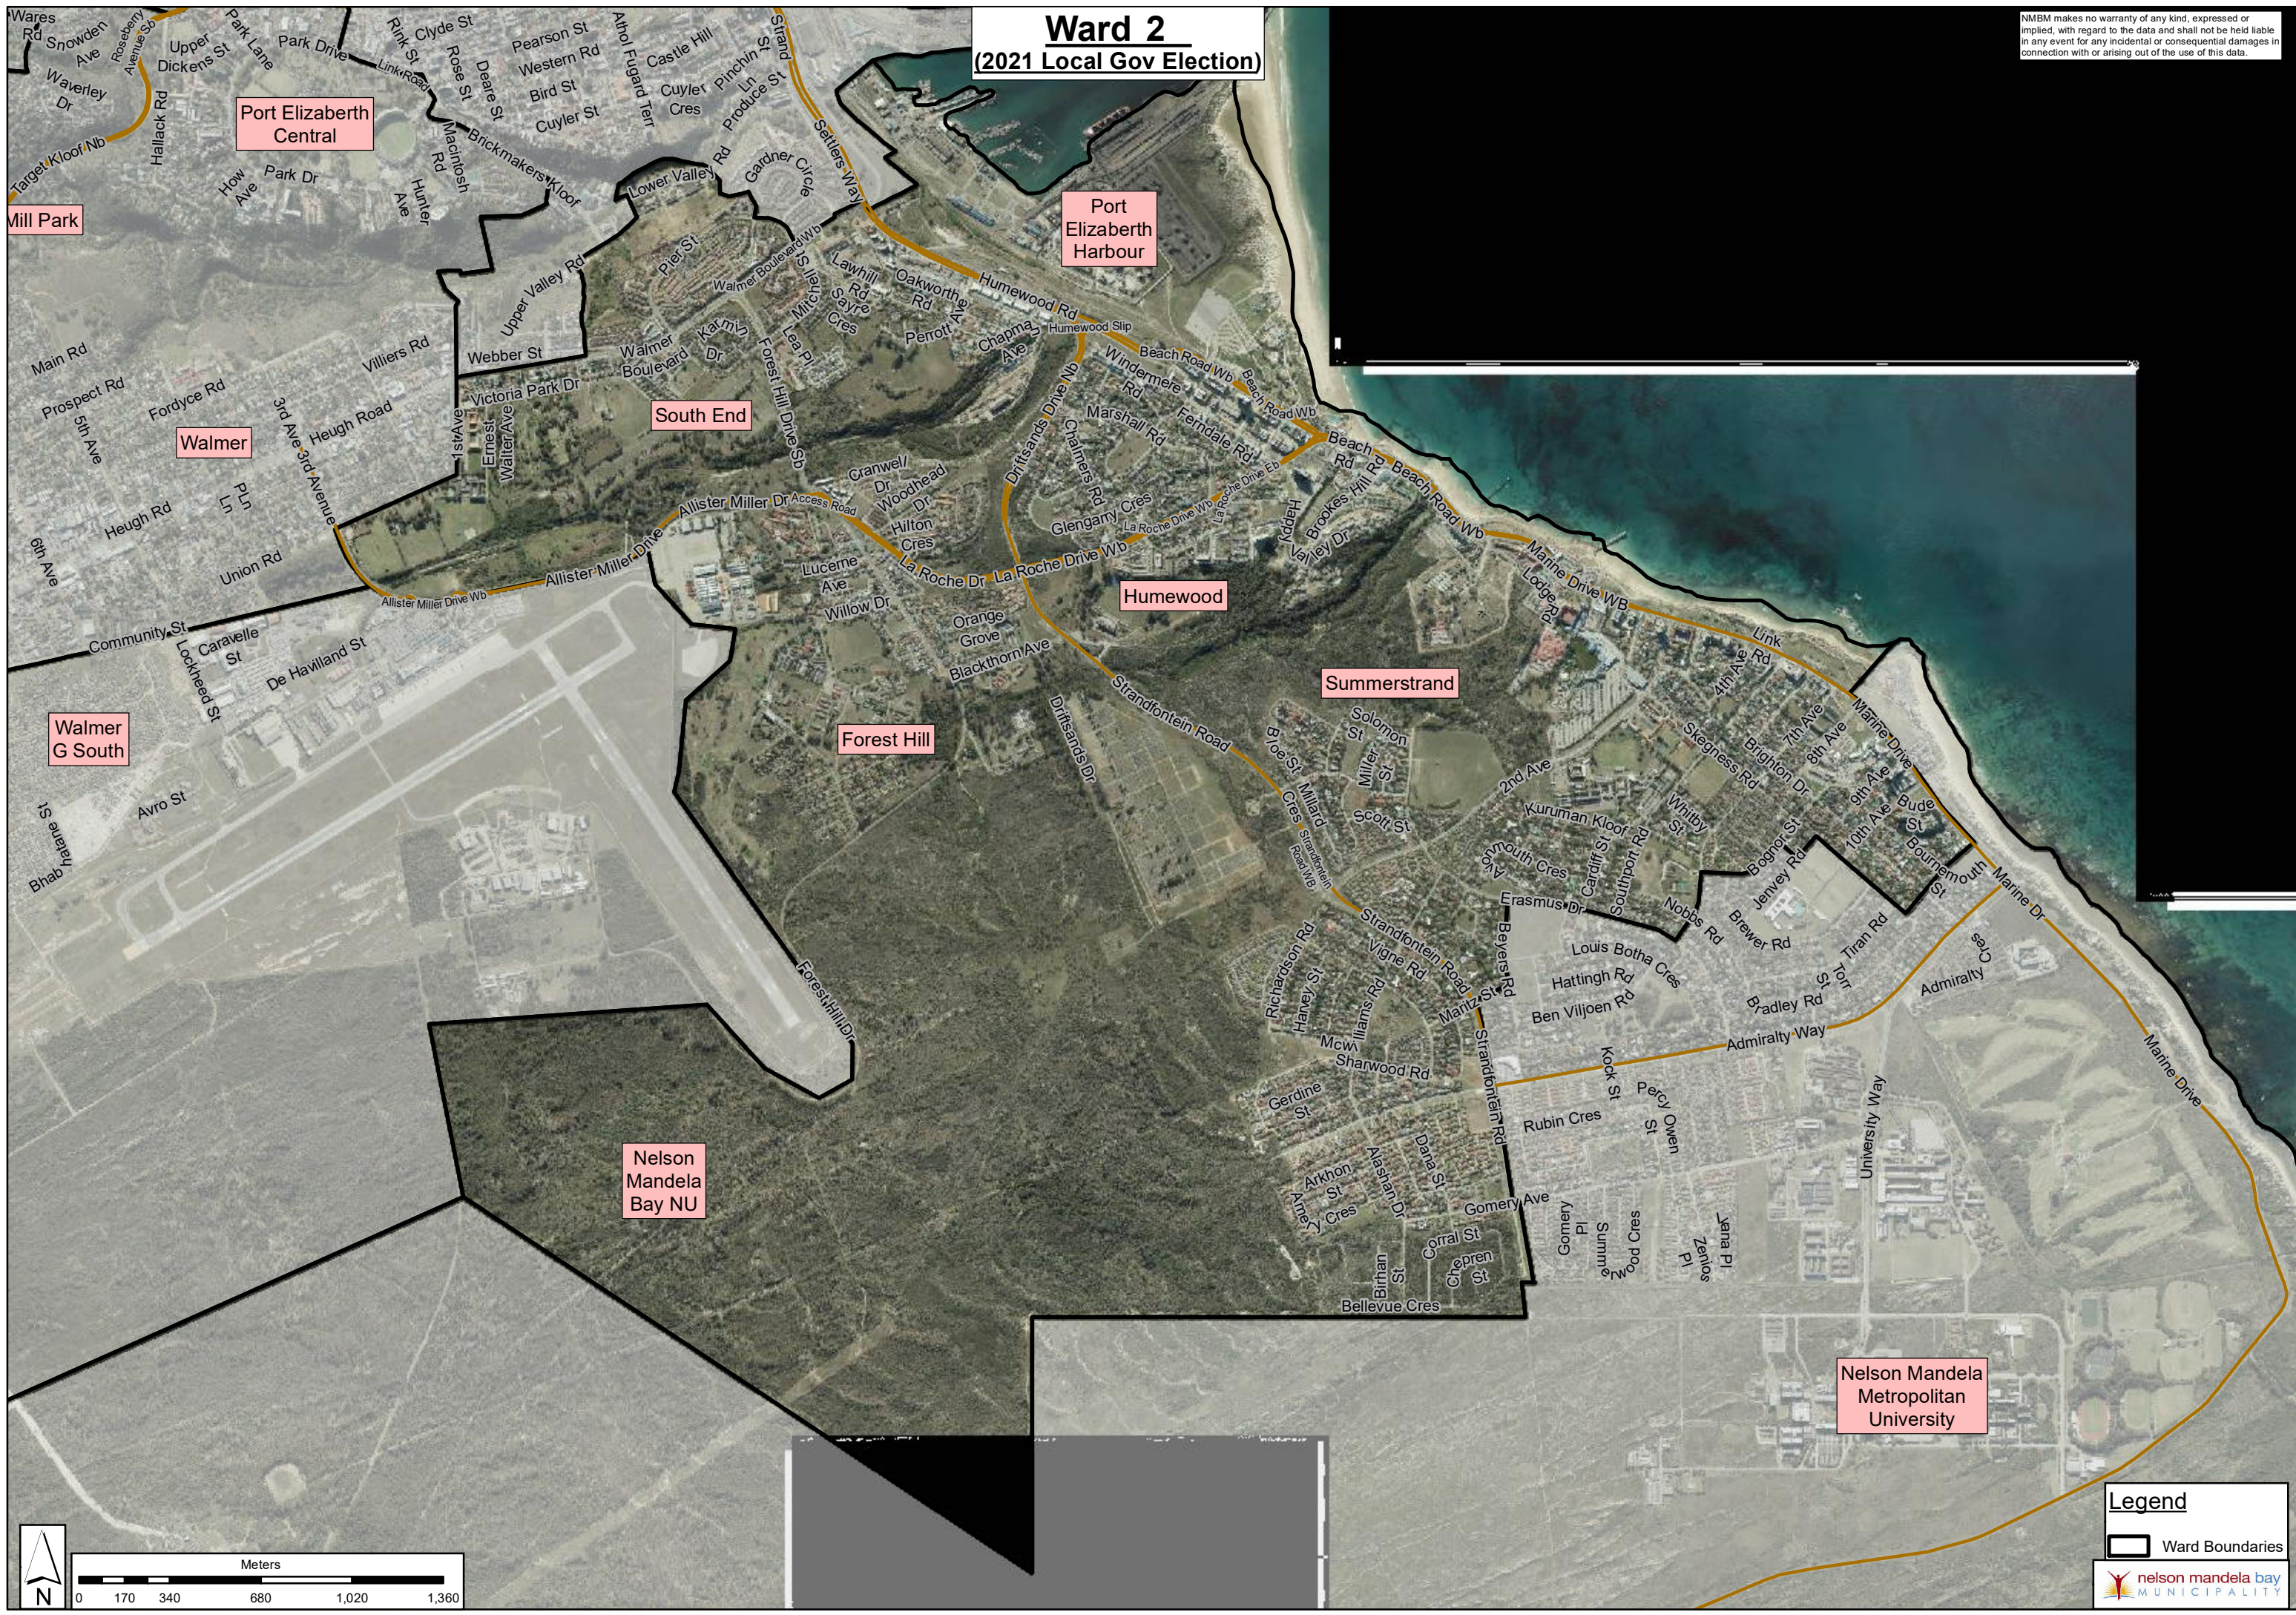

Ward 2 (2021 Local Gov Election)

Legend

- Ward Boundaries

nelson mandela bay
MUNICIPALITY